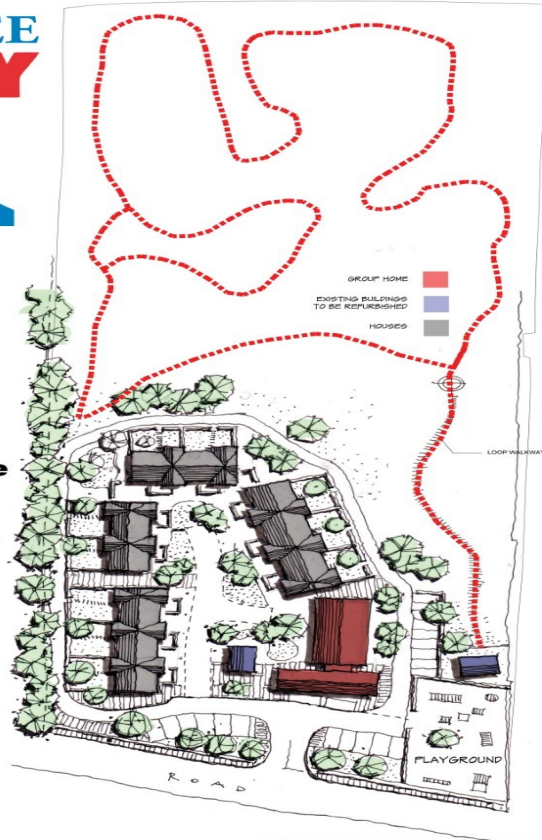

KILMOVEE COMMUNITY Centre

New Development

Kilmovee Community Housing have purchased land adjacent to the centre and are planning to build supported living houses for older people. The ten 2 bed houses will be built around a central private communal garden alongside a 6 bed Group Home. The development will also have a playground and a 1km Loop Walk. Funding has been applied for the walk through the Sports Capital Scheme.

More information is available by contacting 094 9649484